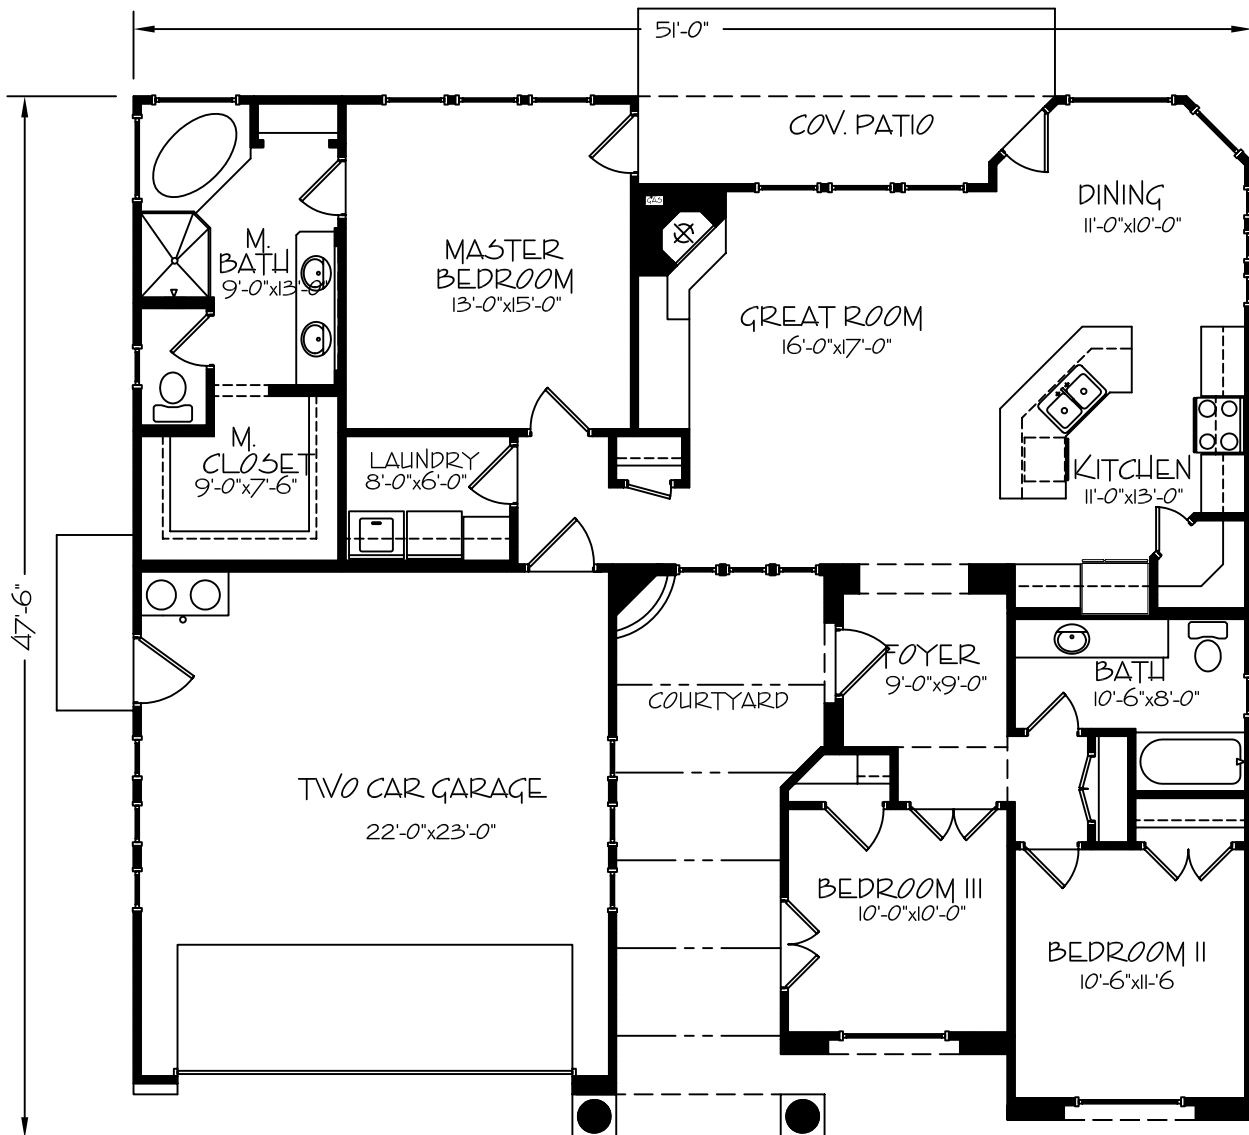

FRONT ELEVATION

THE ASSISI
1,504 SQ.FT.